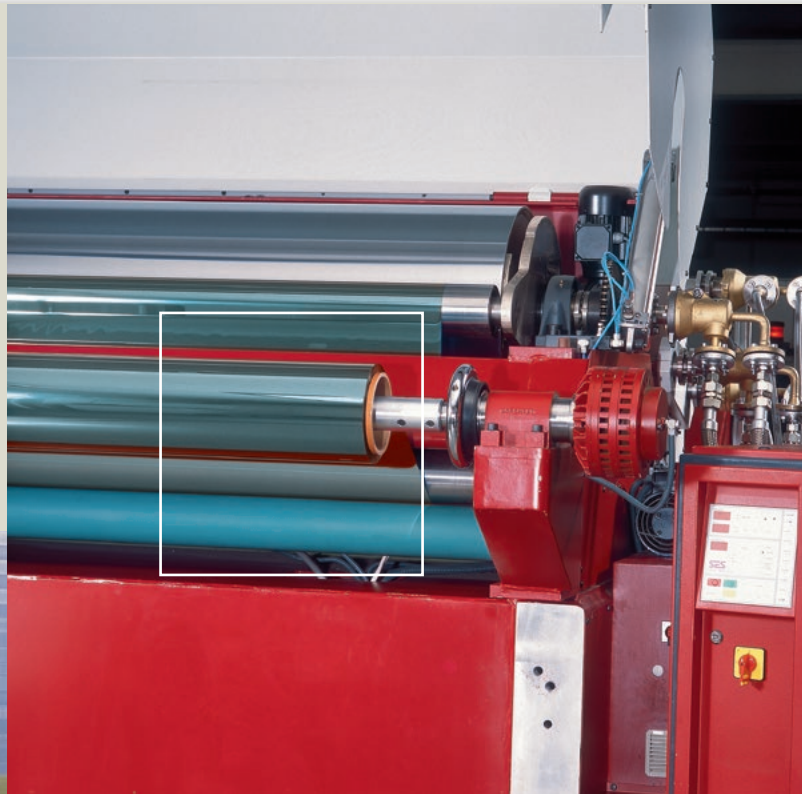

Shade and vertical blind films

Multifunctional films for onscreen workplaces

Sunlight means life. It increases motivation, vitality and the willingness towards performance. However, too high exposure to sunlight can not only be injurious, but also needlessly complicates working conditions at the working place.

The OPALFILM® shade and vertical blind films composed of PET are a proper means of sun and glare protection for any workplace – as prescribed by the EU screen directive. The characteristics glare, heat and sight protection as well as optional sound absorption form them to an innovative all-round talent.

The approved calendar-process guaranteeing high evenness of the film is additionally supported by the most modern operational and procedural controls.

The Diamant embossing, a specially developed pyramid structure, does on the one hand provide for a high stability of the film and an excellent and appealing appearance and transparency on the other hand. By further optimizing processes the film has an optimal balance of permeability and hanging and winding characteristics.